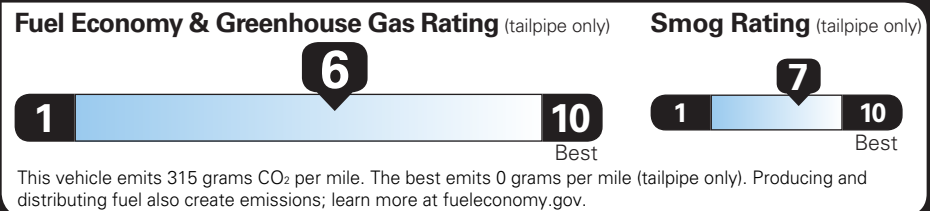

TOTAL OPTIONS \$1,730.00
TOTAL VEHICLE & OPTIONS \$29,630.00
DESTINATION CHARGE 1,195.00

TOTAL VEHICLE PRICE* \$30,825.00

EPA DOT Fuel Economy and Environment

Gasoline Vehicle

Fuel Economy

28 MPG combined city/hwy
26 city
31 highway

3.6 gallons per 100 miles

Small SUVs range from 18 to 120 MPG. The best vehicle rates 136 MPGe.

You save \$250 in fuel costs over 5 years compared to the average new vehicle.

Annual fuel cost \$1,450

Actual results will vary for many reasons, including driving conditions and how you drive and maintain your vehicle. The average new vehicle gets 27 MPG and costs \$7,500 to fuel over 5 years. Cost estimates are based on 15,000 miles per year at \$2.70 per gallon. MPGe is miles per gasoline gallon equivalent. Vehicle emissions are a significant cause of climate change and smog.